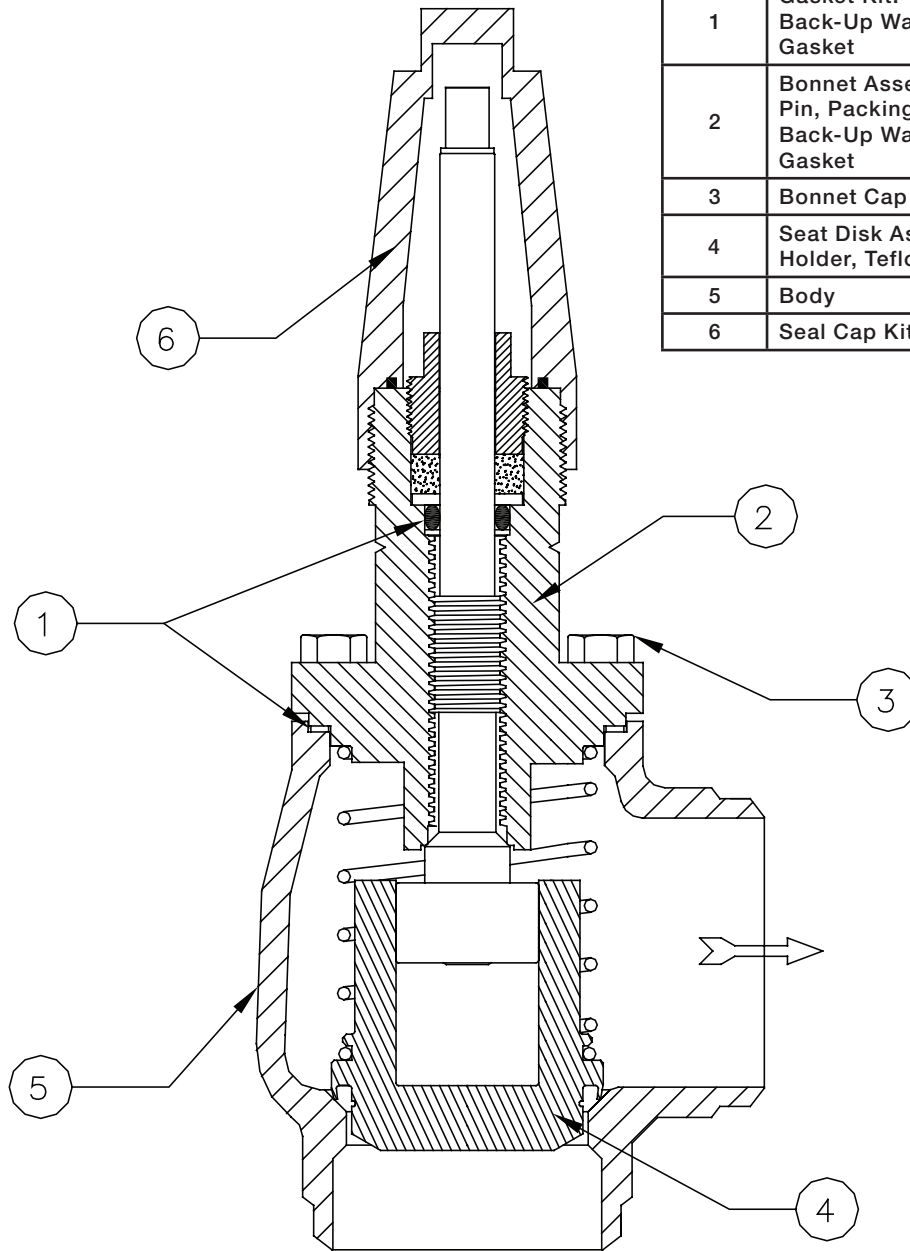

## PARTS LIST

ITEM	DESCRIPTION
1	Gasket Kit: Bonnet Gasket, Stem Packing, Back-Up Washer, Stem O-Ring, Seal Cap Gasket
2	Bonnet Assembly: Stem Assy, Bonnet, Guide Pin, Packing Nut, Packing, Packing Washer, Back-Up Washer, Stem O-Ring, Bonnet Gasket
3	Bonnet Cap Screws
4	Seat Disk Assembly: Spring, Seat Disc Holder, Teflon Seat, Bonnet Gasket
5	Body
6	Seal Cap Kit: Seal Cap, Seal Cap O-Ring

## PARTS LIST CATALOG NUMBERS

ITEM	1-1/4" (32 mm)	1-1/2" (40 mm)	2" (50 mm)	2-1/2" (65 mm)	3" (80 mm)	4" (100 mm)	5" (125 mm)	6" (150 mm)
1	50-1153	50-1136	50-1136	50-1137	50-1137	50-1138	50-1139	50-1140
2	50-1141	50-1142	50-1142	50-1143	50-1143	50-1144	50-1145	50-1146
3	50-0183	50-0473	50-0473	50-0294	50-0294	50-0521	50-0521	50-0732
4	50-1147	50-1148	50-1148	50-1149	50-1149	50-1150	50-1151	50-1152
5	50-0781	50-0268	50-0269	50-0285	50-0289	50-0516	50-0673	50-0680
6	50-1036	50-1027	50-1027	50-1038	50-1038	50-1038	50-1092	50-1092

Note: Prior to 2003, catalog numbers contained "SCK" (e.g. SCK125C). Parts were of a different design and not interchangeable. Confirm catalog numbers before ordering parts to ensure proper selection.